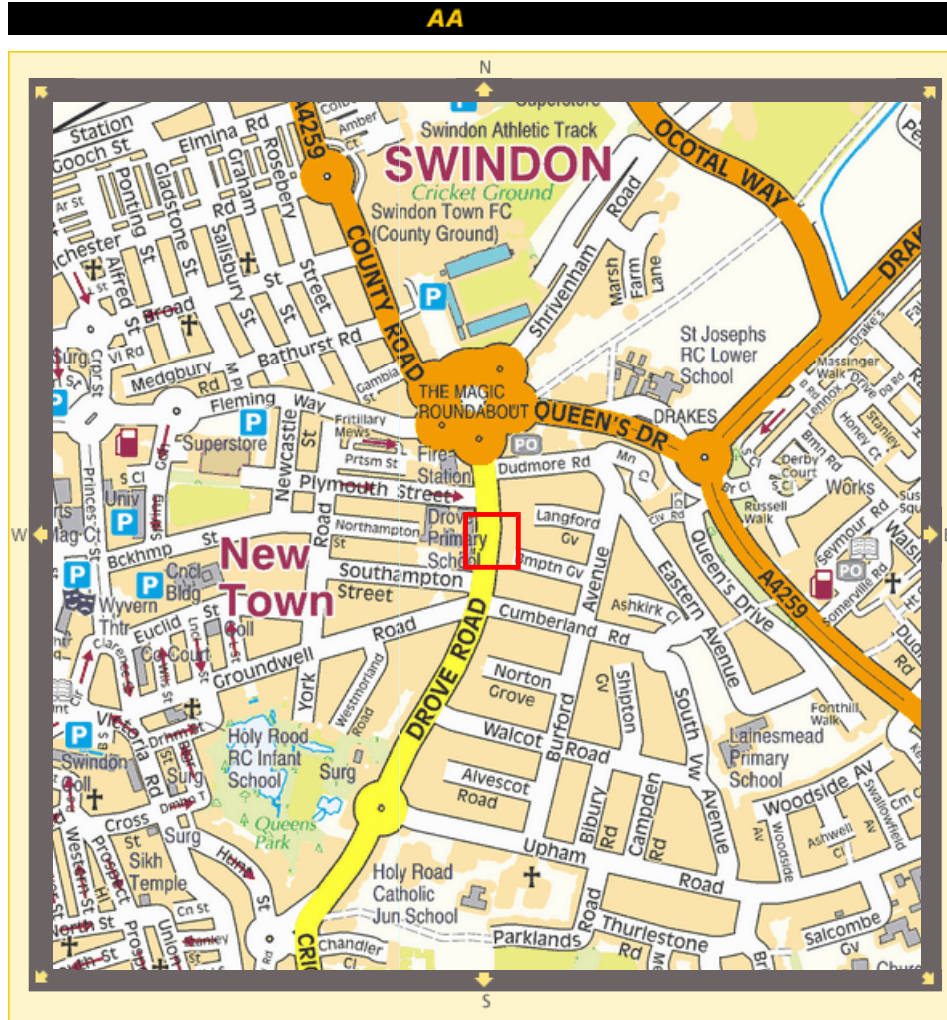

Your Map Finder Results

Your map of SN1 3AH, Swindon

<input type="checkbox"/> Places to Stay	<input type="checkbox"/> Food & Drink	<input type="checkbox"/> Walks & Bike Rides
<input type="checkbox"/> Events & Attractions	<input type="checkbox"/> Golf	